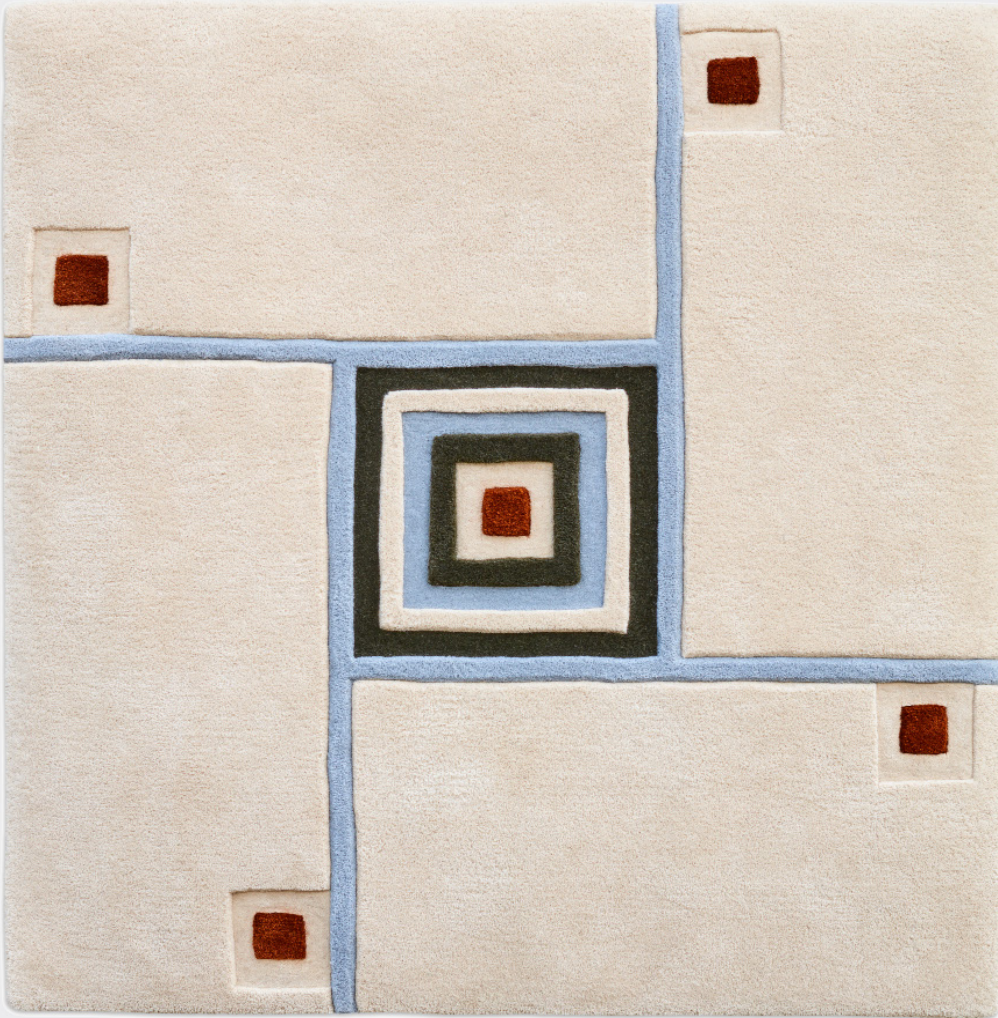

HEAL

MODERNITY

TECHNICAL SPECIFICATION SHEET

YEAR OF DESIGN

2021

DESIGNER

Claire McGovern for Rhyme

METHOD

Tufted by hand
Carved and beveled surface
Hand-dyed Irish wool

DIMENSIONS

8 x 8ft [SMALL]
245 x 245cm
10 x 10ft [MEDIUM]
305 x 305cm
12 x 12ft [LARGE]
365 x 365cm

PILE

Standard 16mm to 12mm

WEIGHT

25kg [SMALL]
39kg [MEDIUM]
54kg [LARGE]

MATERIALS

100% Traditionally Spun
Irish Wool

COUNTRY OF ORIGIN

Ireland

CARE

Professional carpet cleaner

FEATURES

Sculpted Modern Colourway
Superior acoustic absorption and allergen reduction
Color and size customization available upon request
Wall hanging hardware available upon request
Please contact us to receive a free quote