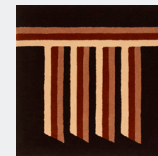

CARE

Professional carpet cleaner

Custom "Health" staircase installation

Shown in Golden Almond

FEATURES

Superior acoustic absorption and allergen reduction

Ready to ship in 8-10 weeks

Color and size customization available upon request

Wall hanging hardware available upon request

Please contact us to receive a free quote

COLORWAYS

Burgundy

Green Isle

Beige Grey Wonder

Golden Almond

Purple Haze