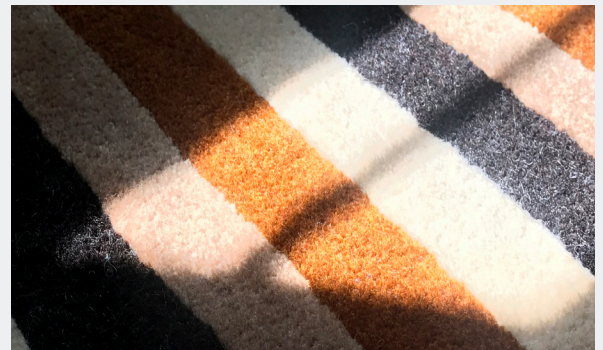

CARE

Professional carpet cleaner

Custom "Health" staircase installation

Shown in Golden Almond

FEATURES

Superior acoustic absorption and allergen reduction

Ready to ship in 8-10 weeks

Color and size customization available upon request